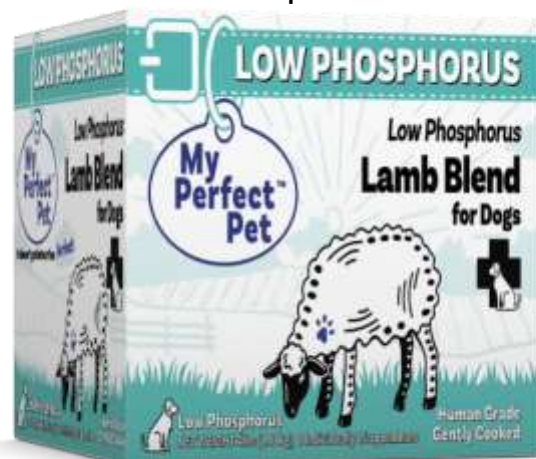

blended with fresh whole foods. Because we use only boneless muscle meat that is naturally low in Phosphorus, the Protein can remain at levels recommended for fueling energy and maintaining muscle mass. Because it does not meet the AAFCO standard for Phosphorus, it is labeled for intermittent feeding only unless recommended by a veterinarian.

KEY BENEFITS

- Lower in Phosphorus to promote healthy kidney function.
- Targeted levels of protein and fat to fuel energy and muscle mass.
- Low in carbohydrates to help maintain optimal weight.
- Naturally rich in Taurine and other natural Amino Acids.
- Optimal ratio of soluble and insoluble dietary fiber to maintain healthy digestive tract.
- Balanced minerals to promote healthy urinary tract.
- Rich in Omega-3's and antioxidants to help boost immune system.
- Delicious baked lamb shoulder– even picky dogs love it!
- Easily digestible for even the most sensitive stomachs.
- Fresh whole foods, limited ingredients.
- Naturally high in moisture – no added water.
- 100% human grade ingredients, manufactured to human food standards
- Lamb cooked to FDA recommended temperatures for food safety

- ✓ Human Grade
- ✓ Low Carb
- ✓ Gluten Free
- ✓ Preservative Free
- ✓ No Fillers
- ✓ No Added Colors
- ✓ No Added Flavors
- ✓ No Meals
- ✓ No Ground Bones

INGREDIENTS:

LAMB SHOULDER, RICE, SWEET POTATO, POTATO, GREEN BEANS, CARROT, CRANBERRIES, CALCIUM CARBONATE, FISH OIL, CHOLINE CHLORIDE, DRIED KELP, VITAMIN E SUPPLEMENT, ZINC SULFATE, VITAMIN D3 SUPPLEMENT, RIBOFLAVIN SUPPLEMENT, COPPER GLUCONATE.

4# Carton of 8 food bars: UPC 691835229539

4# Carton of 8 trial bars: UPC 691835229836

8-oz trial bar: UPC 691835229737

15# Bulk – 30 food bars: UPC 748252272614

Individually Wrapped Portion-control food bars convenient for thawing and feeding

My Perfect Pet
49 Pioneer Parkway
Sulphur Springs, TX 75482
858-486-6500
MyPerfectPet.com